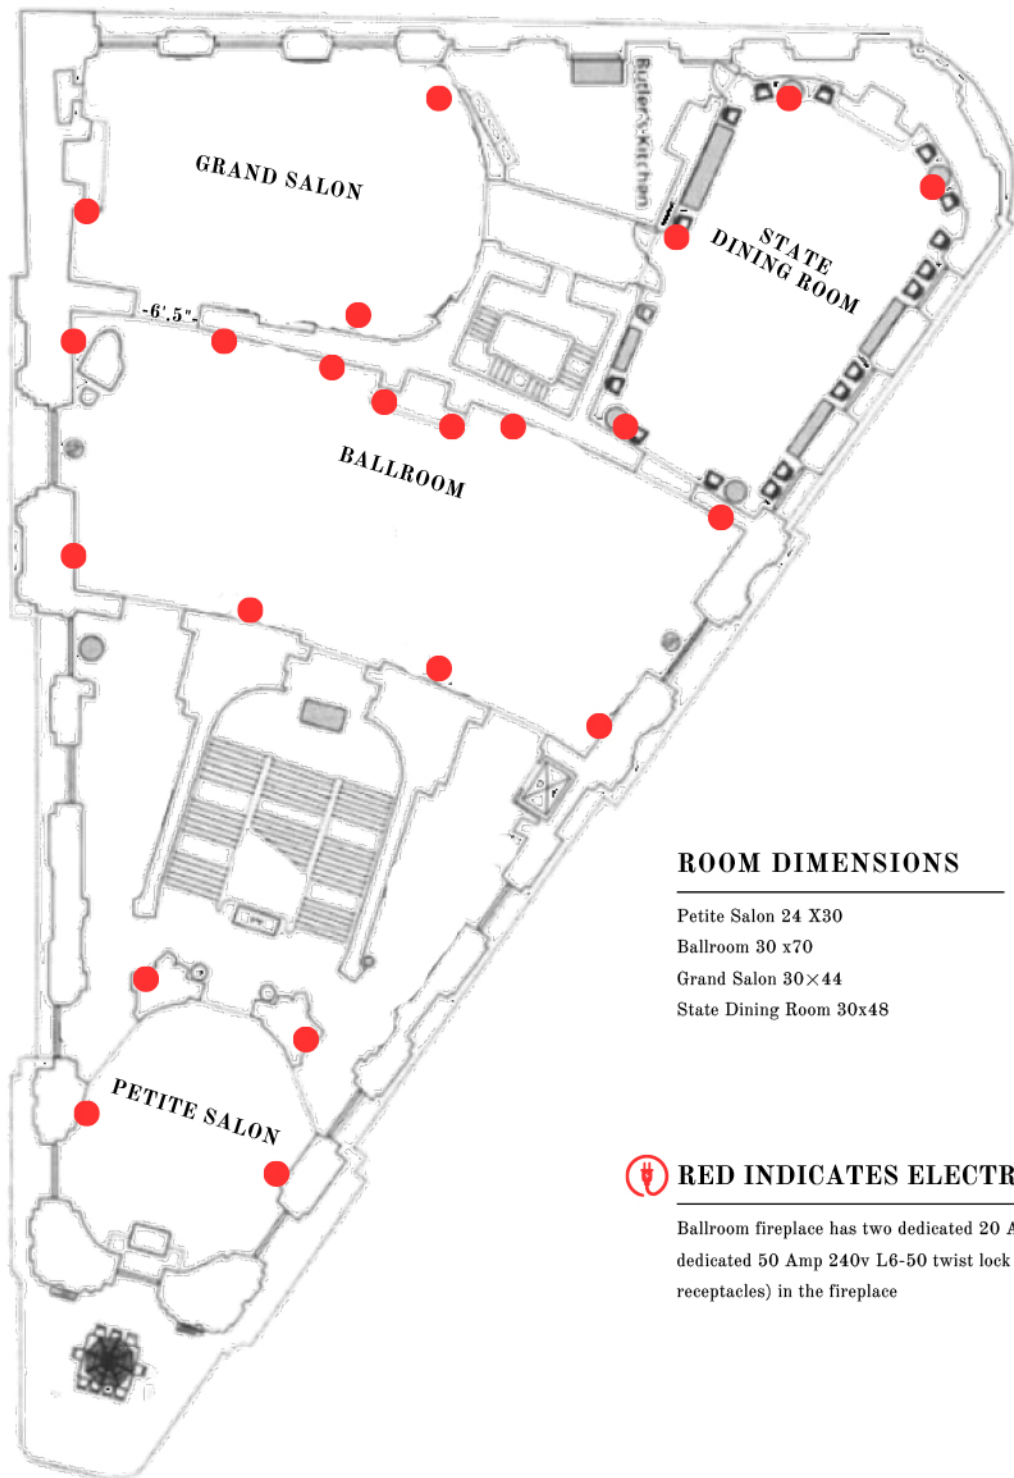

PERRY BELOMONT HOUSE SECOND FLOOR PLAN

ROOM DIMENSIONS

- Petite Salon 24 X30
- Ballroom 30 x70
- Grand Salon 30x44
- State Dining Room 30x48

RED INDICATES ELECTRICAL OUTLETS

Ballroom fireplace has two dedicated 20 Amp 110v circuits and one dedicated 50 Amp 240v L6-50 twist lock circuit (all with twist lock receptacles) in the fireplace